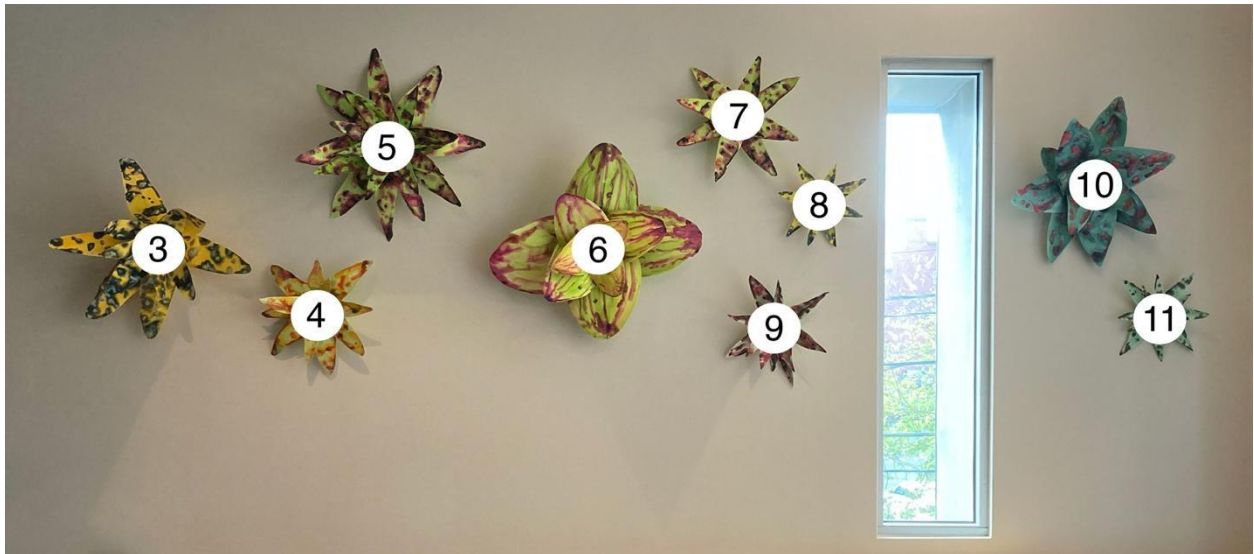

8. *Silent Spread VIII*, 2021
  Mixed media sculpture (watercolor, paper, glue)
  12.5 x 12.5 x 3.5 inches
  $100
9. *Silent Spread I*, 2020
  Mixed media sculpture (watercolor, paper, glue)
  16 x 16 x 4.5 inches
  $100
10. *Silent Spread V*, 2021
  Mixed media sculpture (watercolor, paper, glue)
  22 x 22 x 6 inches
  $200
11. *Silent Spread VII*, 2021
  Mixed media sculpture (watercolor, paper, glue)
  14.5 x 14.5 x 3.5 inches

SOLD

For inquiries, please contact carolinepolich@gmail.com. I also take commissions!